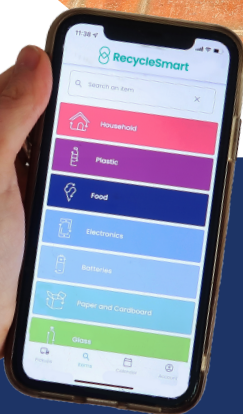

1. Schedule a pickup
Visit recyclesmart.com or download our app to create an account.

2. Pack bags
Each day, put your hard-to-recycle things in your bag

3. We collect them
The driver collects your items and drops them off at our recycling partners

Book a FREE recurring collection

We are partnered with City of Ryde Council to offer you a free recurring collection. Sign up through the app or website to get started.

Search Australia's most comprehensive recycling database to find out what goes where with Recyclopedia