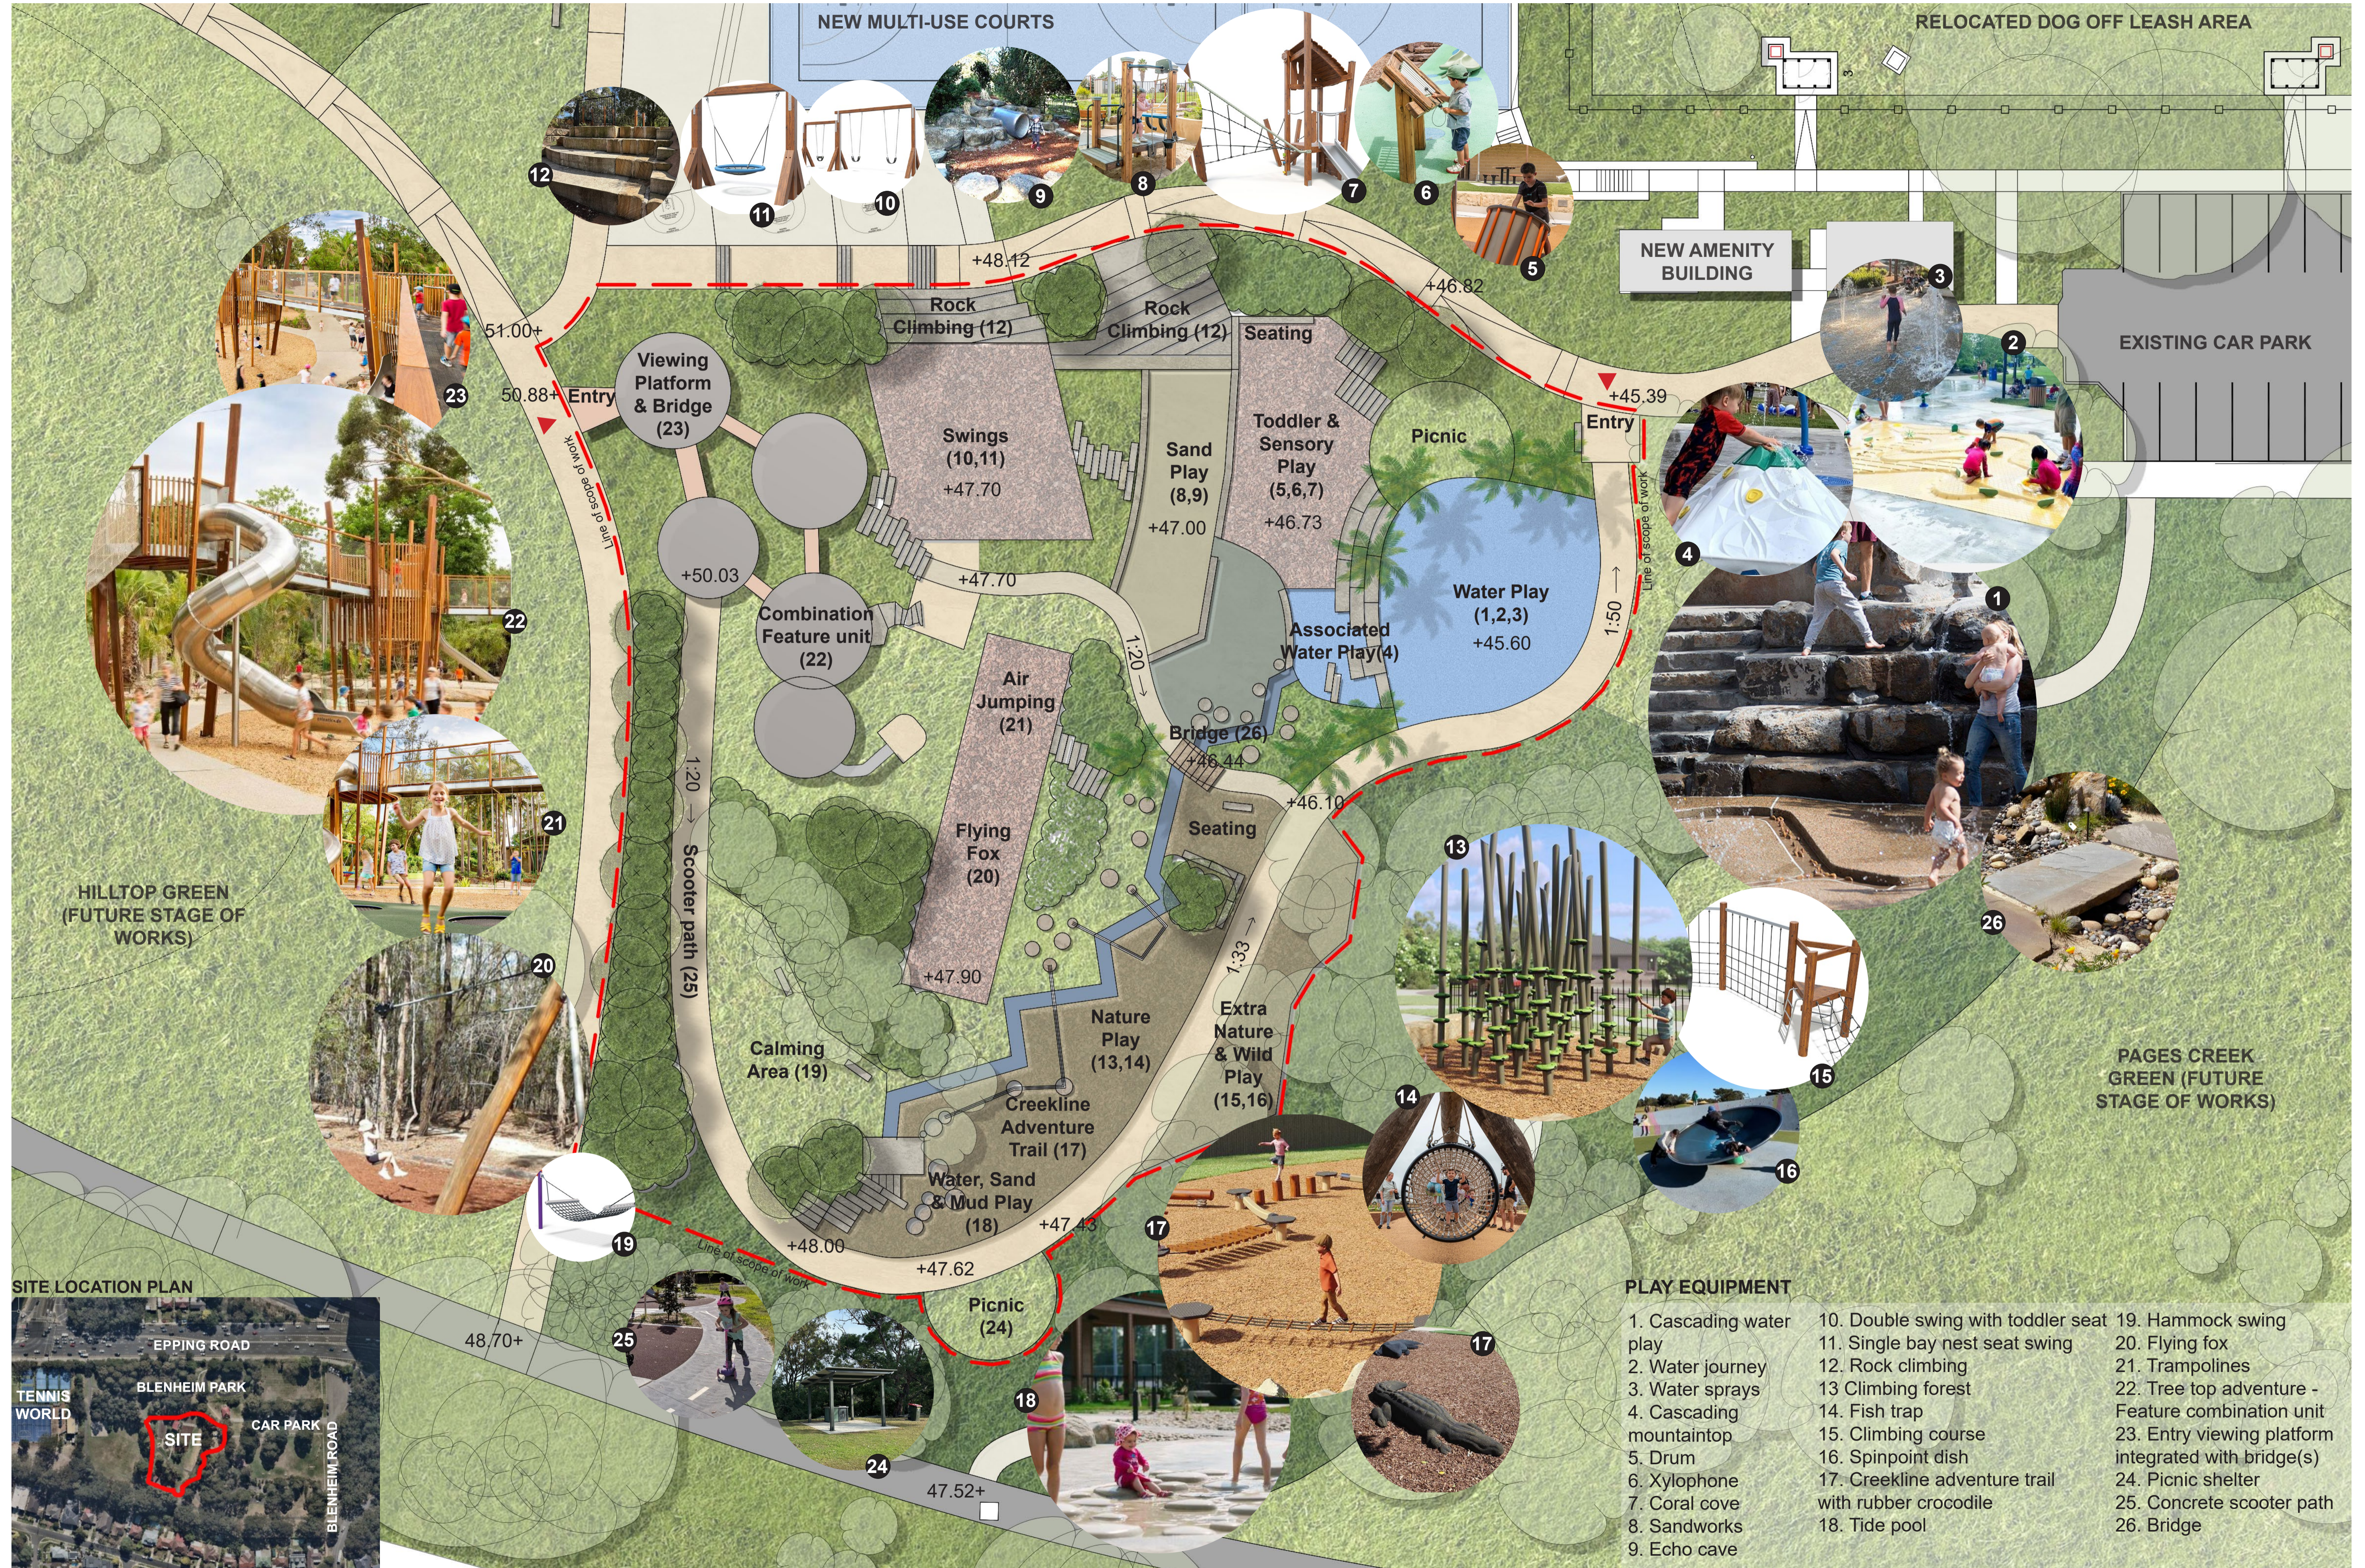

DRAFT CONCEPT DESIGN - PLAN & PRECEDENT INDICATIVE IMAGES

PLAY EQUIPMENT

- 1. Cascading water play
- 2. Water journey
- 3. Water sprays
- 4. Cascading mountaintop
- 5. Drum
- 6. Xylophone
- 7. Coral cove
- 8. Sandworks
- 9. Echo cave
- 10. Double swing with toddler seat
- 11. Single bay nest seat swing
- 12. Rock climbing
- 13. Climbing forest
- 14. Fish trap
- 15. Climbing course
- 16. Spinpoint dish
- 17. Creekline adventure trail with rubber crocodile
- 18. Tide pool
- 19. Hammock swing
- 20. Flying fox
- 21. Trampolines
- 22. Tree top adventure - Feature combination unit
- 23. Entry viewing platform integrated with bridge(s)
- 24. Picnic shelter
- 25. Concrete scooter path
- 26. Bridge

SITE LOCATION PLAN

DRAFT CONCEPT DESIGN - SECTION & MULTIPLE PLAY ROUTES