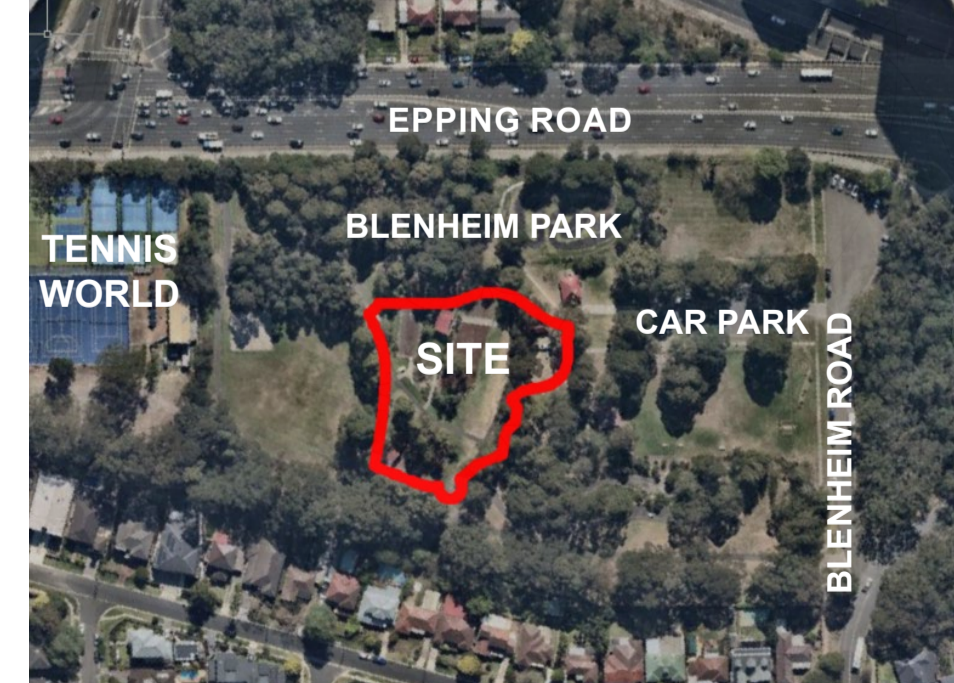

DRAFT CONCEPT DESIGN - PLAN & PRECEDENT INDICATIVE IMAGES

PLAY EQUIPMENT

- 1. Cascading water play
- 2. Water journey
- 3. Water sprays
- 4. Cascading mountaintop
- 5. Drum
- 6. Xylophone
- 7. Coral cove
- 8. Sandworks
- 9. Echo cave
- 10. Double swing with toddler seat
- 11. Single bay nest seat swing
- 12. Rock climbing
- 13. Climbing forest
- 14. Fish trap
- 15. Climbing course
- 16. Spinpoint dish
- 17. Creekline adventure trail with rubber crocodile
- 18. Tide pool
- 19. Hammock swing
- 20. Flying fox
- 21. Trampolines
- 22. Tree top adventure - Feature combination unit
- 23. Entry viewing platform integrated with bridge(s)
- 24. Picnic shelter
- 25. Concrete scooter path
- 26. Bridge

SITE LOCATION PLAN

DRAFT CONCEPT DESIGN - SECTION & MULTIPLE PLAY ROUTES