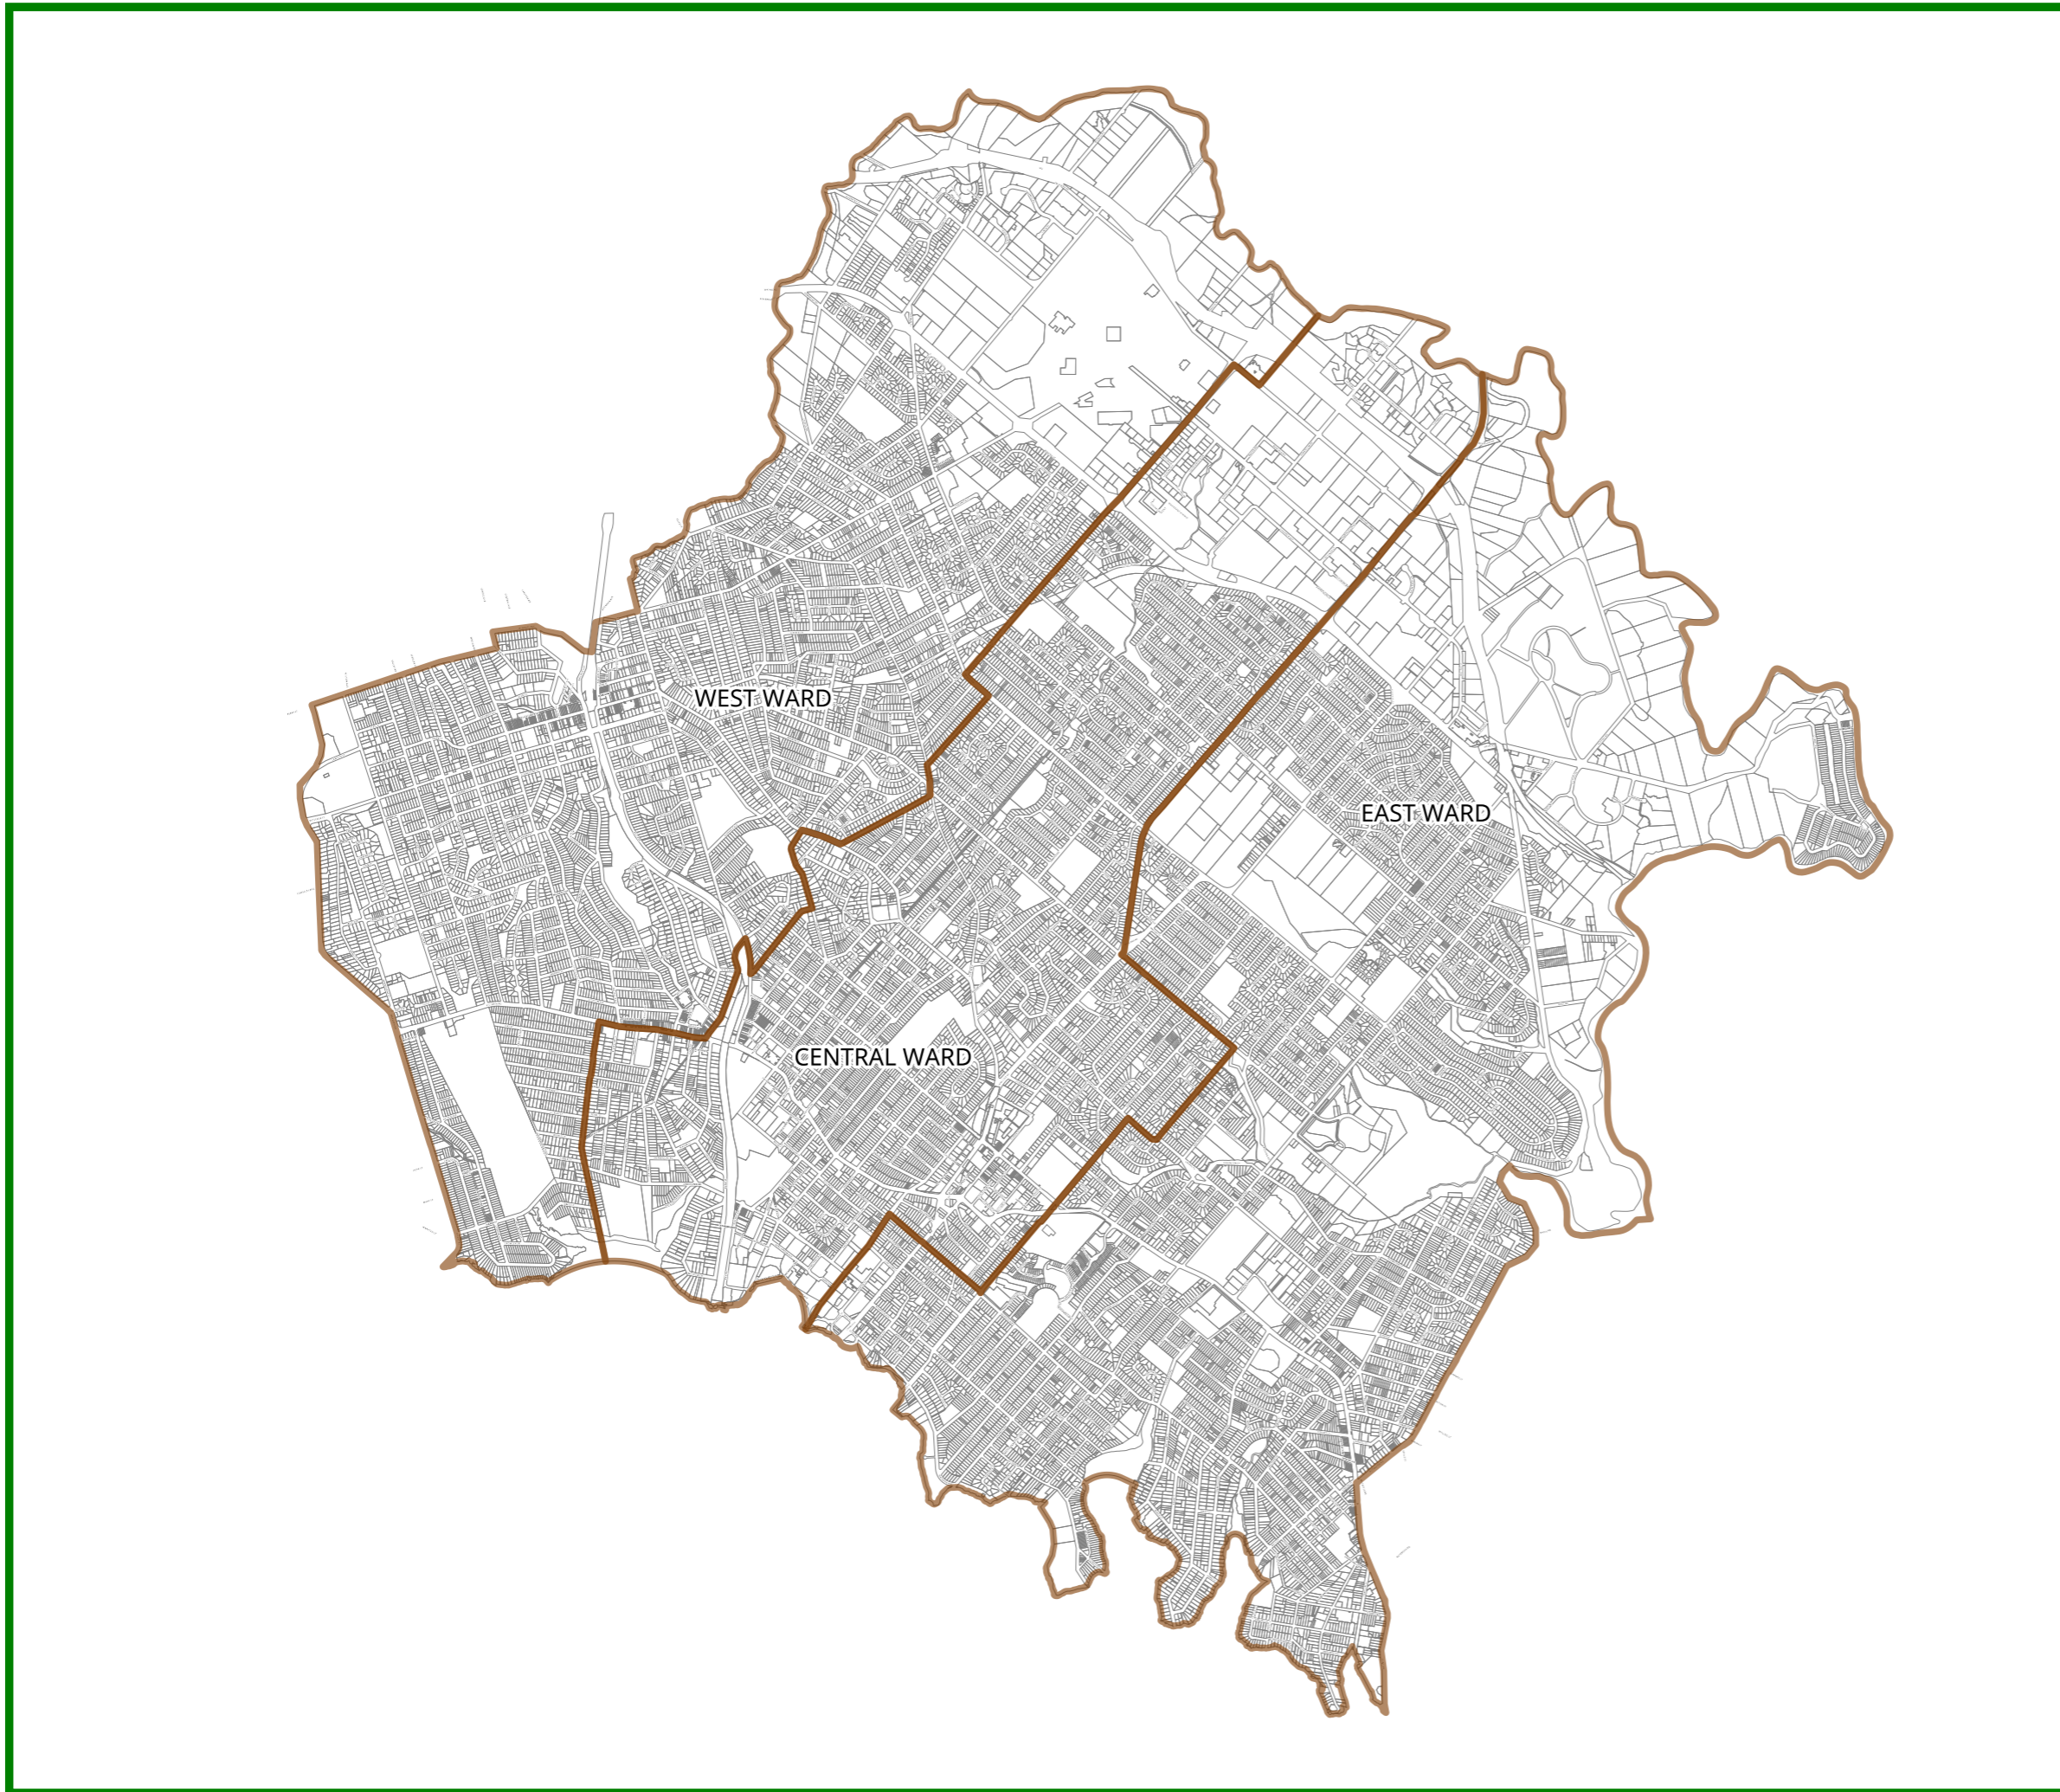

Current Ward Boundary

 Current Ward Boundary

Filepath:	V:\Admin_Boundaries\Workspace\2023 Current Ward Map.swd
Date:	28/06/2023
Scale:	1:37000 @ A3

COPYRIGHT
© City of Ryde Council 2019.
© Department Finance, Services & Innovation 2019.

DISCLAIMER
This map has been compiled from various sources and the publisher and/or contributors accept no responsibility for any injury, loss or damage arising from its use or errors or omissions therein. While all care is taken to ensure a high degree of accuracy, users are invited to notify Council of any discrepancies.